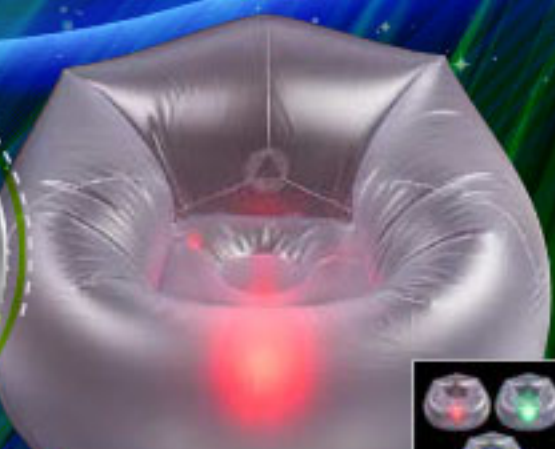

SELL 48 ITEMS

16 LED Blow-Up Chair